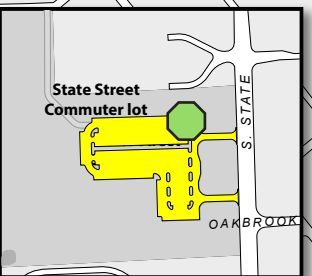

Spring Commencement Shuttle Service Map

Legend

* Hotel pick-up and drop-off locations not shown on map

West - Orange route
 ● Weber's Inn*
 ● Wyndham Garden Hotel*

North - Purple route
 ● Hilton Double Tree*
 ● Pierpont Commons

East - Red route
 ● Ann Arbor Regent Hotel*
 ● Days Inn*

South - Green route
 ● Sheraton*
 ● Hampton Inn South*
 ● Kensington Court*
 ● 777 Building Lots
 ● State Street Commuter lot

Central Campus - Blue route
 ● Michigan League
 ● Michigan Union/Thompson St.
 (shuttle stop is across the street from the Thompson Structure)
 ● The Residence Inn*

Remote Commencement Parking (free)

City / Public Parking (fees apply)

University Planner's Office
 U-M AEC

Michigan Stadium drop-off and return shuttle locations

Pioneer High School
 Pioneer High School Parking Lot