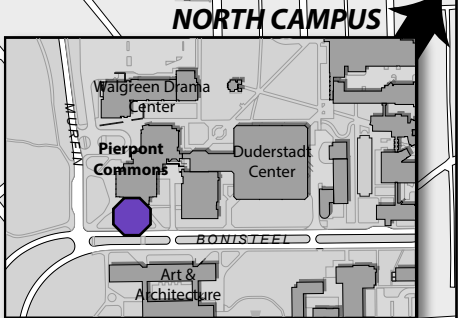

Spring Commencement Shuttle Service Map

Legend

* Hotel pick-up and drop-off locations not shown on map

West - Orange route
 ● Weber's Inn*
 ● Wyndham Garden Hotel*

North - Purple route
 ● Hilton Double Tree*
 ● Pierpont Commons

East - Red route
 ● Ann Arbor Regent Hotel*
 ● Days Inn*

South - Green route
 ● Sheraton*
 ● Hampton Inn South*
 ● Kensington Court*
 ● 777 Building Lots
 ● State Street Commuter lot

Central Campus - Blue route
 ● Michigan League
 ● Michigan Union/Thompson St.
 (shuttle stop is across the street from the Thompson Structure)
 ● The Residence Inn*

Remote Commencement Parking (free)

City / Public Parking (fees apply)

University Planner's Office
 U-M AEC

Michigan Stadium drop-off and return shuttle locations

Pioneer High School
 Pioneer High School Parking Lot

ANN ARBOR GOLF & OUTING
 U-M GOLF COURSE

TO SOUTH STATE STREET AREA