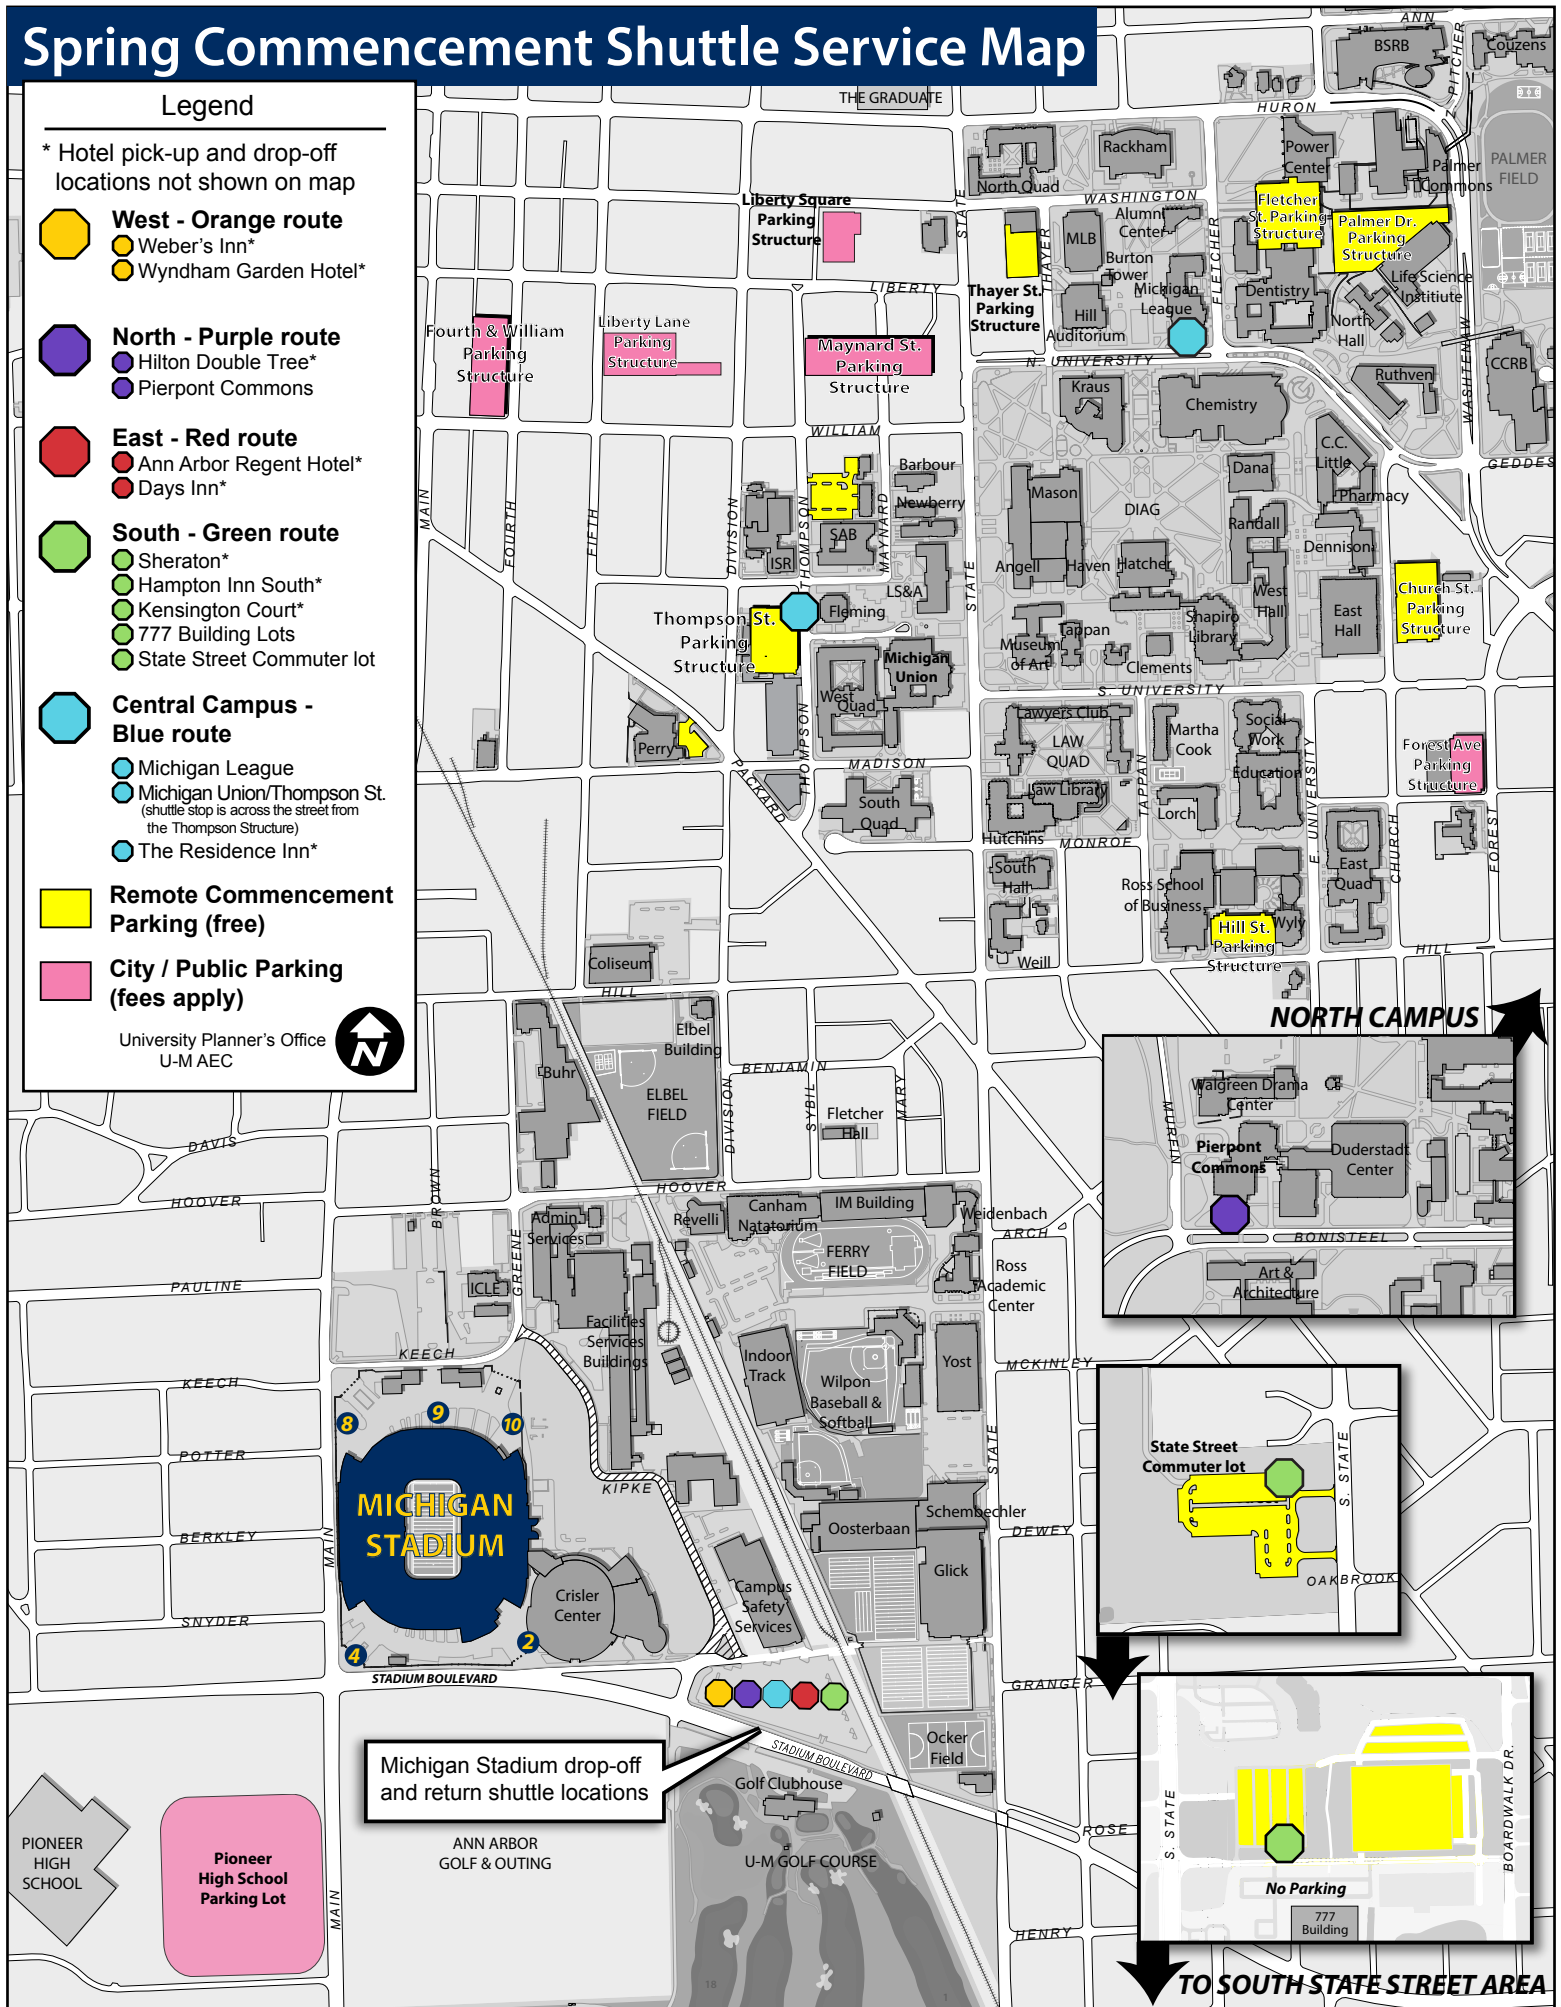

Spring Commencement Shuttle Service Map

Legend

* Hotel pick-up and drop-off locations not shown on map

West - Orange route
 ● Weber's Inn*
 ● Wyndham Garden Hotel*

North - Purple route
 ● Hilton Double Tree*
 ● Pierpont Commons

East - Red route
 ● Ann Arbor Regent Hotel*
 ● Days Inn*

South - Green route
 ● Sheraton*
 ● Hampton Inn South*
 ● Kensington Court*
 ● 777 Building Lots
 ● State Street Commuter lot

Central Campus - Blue route
 ● Michigan League
 ● Michigan Union/Thompson St.
 (shuttle stop is across the street from the Thompson Structure)
 ● The Residence Inn*

Remote Commencement Parking (free)

City / Public Parking (fees apply)

University Planner's Office
 U-M AEC

Michigan Stadium drop-off and return shuttle locations

Pioneer High School
 Pioneer High School Parking Lot

ANN ARBOR GOLF & OUTING
 U-M GOLF COURSE

TO SOUTH STATE STREET AREA