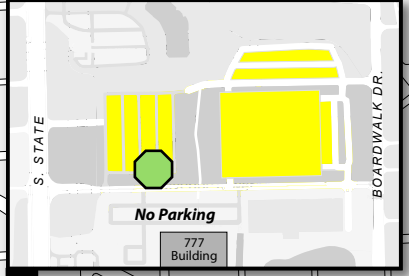

East - Red route
 ● Ann Arbor Regent Hotel*
 ● Days Inn*

South - Green route
 ● Sheraton*
 ● Hampton Inn South*
 ● Kensington Court*
 ● 777 Building Lots
 ● State Street Commuter lot

Central Campus - Blue route
 ● Michigan League
 ● Michigan Union/Thompson St.
 (shuttle stop is across the street from the Thompson Structure)
 ● The Residence Inn*

Remote Commencement Parking (free)

City / Public Parking (fees apply)

University Planner's Office
 U-M AEC

Michigan Stadium drop-off and return shuttle locations

Pioneer High School
 Pioneer High School Parking Lot